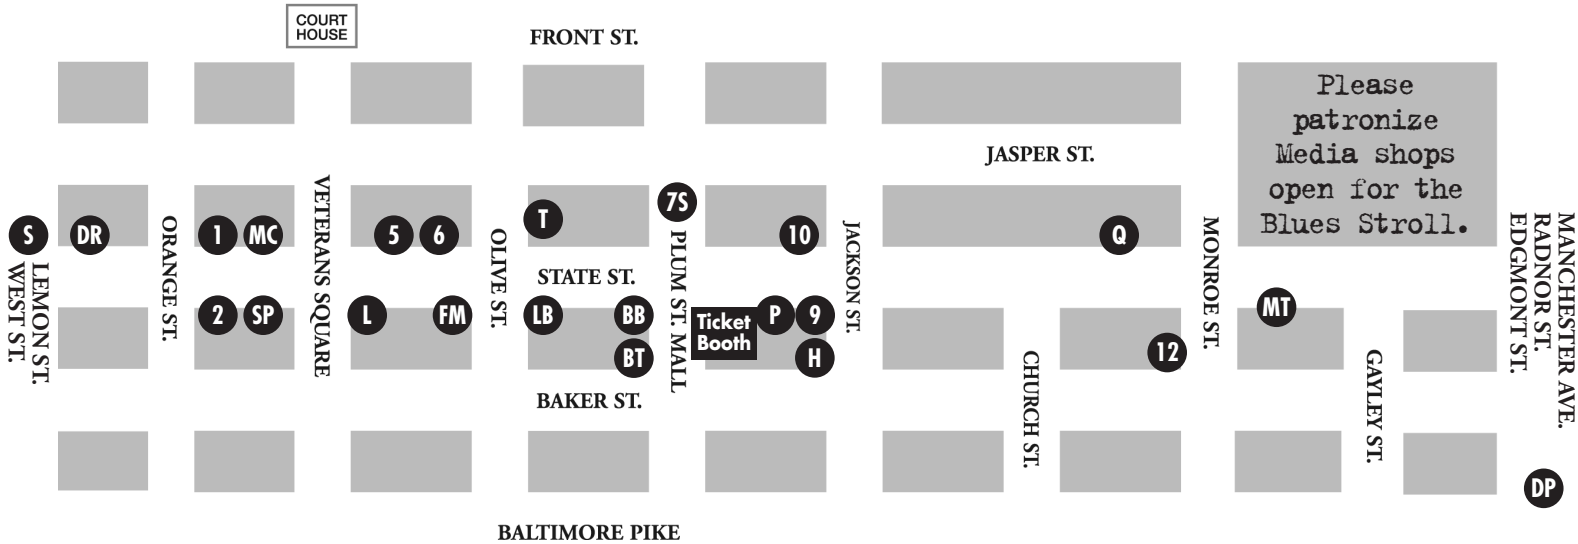

2018 Blues Stroll Stages • DR, MC, L, FM, T, 7S, H, MT, DP = All-Ages Stages*

- S** Sterling Pig
- DR** Desert Rose*
- 1** Azie Global
- MC** 320 Market Café*
- 2** Diego's Cantina
- SP** Shere-E-Punjab
- 5** Joclyn's
- 6** Stephen's on State

- L** Lotus*
- FM** FMFCU*
- T** Temaki*
- LB** La Belle Epoque
- 7S** 7 Stones Café Stage*
- BB** Brick & Brew
- BT** Baker Street Tattoo
- 10** Spasso

- P** Pairings Cigar Bar
- 9** Margaret Kuo's Media
- H** House*
- Q** Quotations
- 12** John's Grille
- MT** Media Theatre Main Stage*
- DP** Double Decker Pizza*